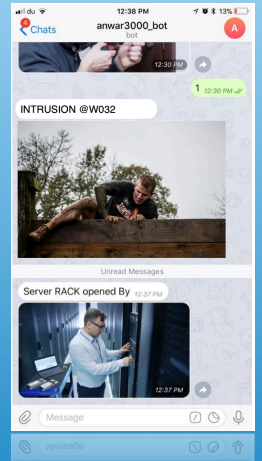

INTERNET DATA

Internet data analysis | live reporting | news feeds | messengers | Social media

+971 508031282

PO 299421 | Dubai | UAE

www.llct.net/o2