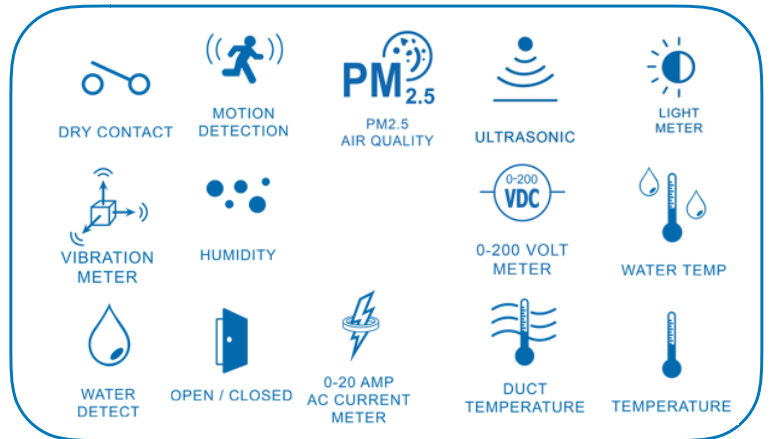

O₂

Oxygen O2

Intelligent System to the new level of
freedom and reliability

OXYGEN O₂

AREA OF APPLICATION

Application Area	Monitoring / Control
Shopping malls Hyper market/ Super market Retail chain Warehouses Commercial buildings	Fire Exit monitoring, Temperature on critical areas, Various location temperature measurements, Critical area safety, Entrance and exit with live snapshot, General area lighting control, Power status monitoring, Power consumption monitoring, Centralized monitoring and control, Monitor from anywhere, Critical information reporting, Shop attendance - Full featured Dash board for centralized monitoring
Residential building	Home devices control, Automations, Voice activated controls Amazon ALEXA, Google Home, Apple Home kit integration Unified control for all smart electronics devices Energy meters, Monitor your energy consumption
Gardening	Automatic water irrigation, Environmental monitoring Monitoring and Fully automated control, Valve control
Villa complex Airport , border security	Perimeter monitoring with laser lights / IR waves, Snapshot sending with IP Camera with 0.2 sec delay Messenger integration and LIVE update, Instant Photo Remote alarm, Visual and audible alarm, ultra fast response
Food vehicle	Live temperature monitoring, Centralized monitoring and control
Parking Building	CO2 Monitoring, Environmental monitoring Temperature Humidity, CO, CO2, Light intensity, Air quality Lighting control, Exhaust air control, entry and exit vehicle snapshot from 4 /6 angle for safety and proof. Any custom solution.
Freezers	Centralized freezer temperature monitoring and control
Other	Any general purpose automation, timed controls, Automatic lighting

SENSORS

Contact Sensor
Temperature sensor
Humidity sensor
Carbon monoxide sensor
Vibration sensor
Water detect Sensor

Current Sensor
Energy meter
Voltage meter
Motion detector
Sound level sensor
GPS sensors