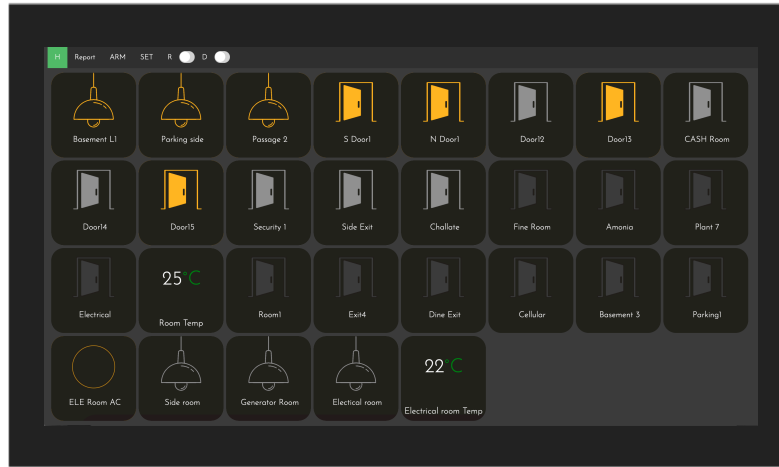

MULTIPLE INTEGRATIONS

+971 508031282

PO 299421 | Dubai | UAE

www.llct.net/o2

EXIT DOOR MONITORING

DOOR MONITORING

Exit doors / Door sensors -
 Door state monitoring
 LIVE Mobile push
 Photo snapshot to messenger
 Telegram Integration
 Live Photo integration
 Advanced IOT technology
 LIVE