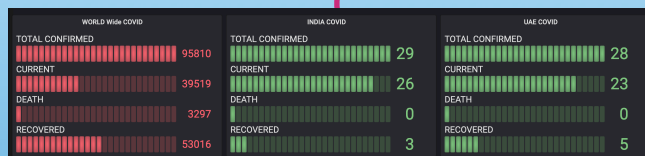

INTERNET DATA

Internet data analysis | live reporting | news feeds | messengers | Social media

+971 508031282

PO 299421 | Dubai | UAE

www.llct.net/o2