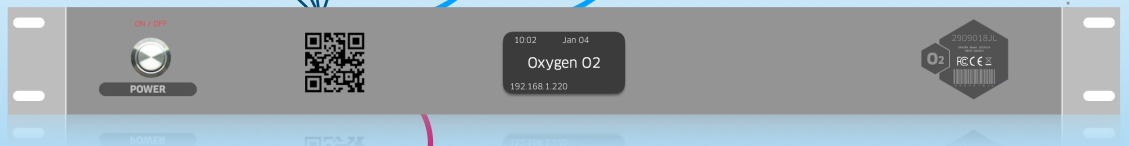

INTERNET DATA

Internet data analysis | live reporting | news feeds | messengers | Social media

+971 508031282

PO 299421 | Dubai | UAE

www.llct.net/o2