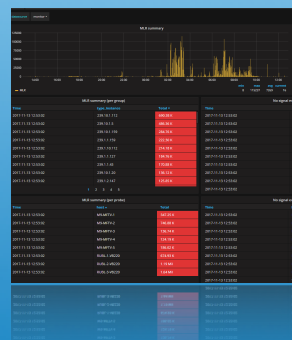

INTERNET DATA

Internet data analysis | live reporting | news feeds | messengers | Social media

+971 508031282

PO 299421 | Dubai | UAE

www.llct.net/o2