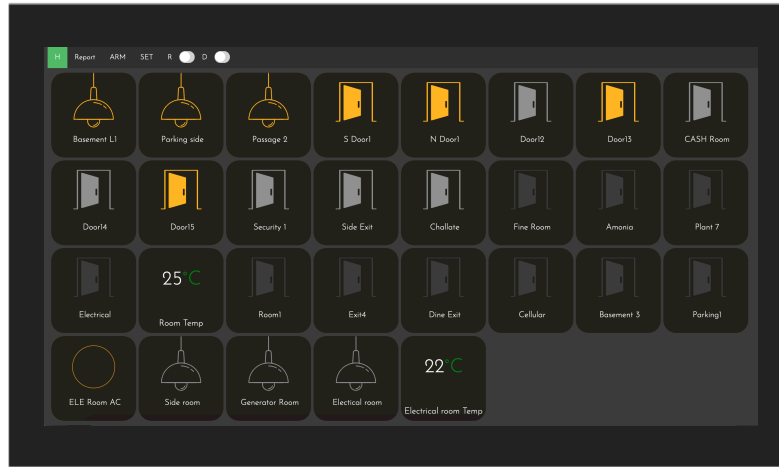

EXIT DOOR MONITORING

DOOR MONITORING

Exit doors / Door sensors -
 Door state monitoring
 LIVE Mobile push
 Photo snapshot to messenger
 Telegram Integration
 Live Photo integration
 Advanced IOT technology
 LIVE