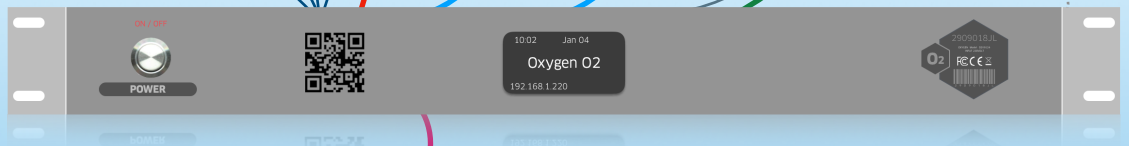

INTERNET DATA

Internet data analysis | live reporting | news feeds | messengers | Social media

WORLD WIDE COVID		INDIA COVID		UAE COVID	
TOTAL CONFIRMED	95810	TOTAL CONFIRMED	29	TOTAL CONFIRMED	28
CURRENT	39519	CURRENT	26	CURRENT	23
DEATH	3297	DEATH	0	DEATH	0
RECOVERED	53016	RECOVERED	3	RECOVERED	5

Report ARM SET R D

Bed room1 24 °C

Bed room2

Passage 2

Room Temp

18 °C SAVE

Bed A/C

Living 1

Living 2

Passage 1

Room Temp

22 °C

16 °C SAVE

Living A/C