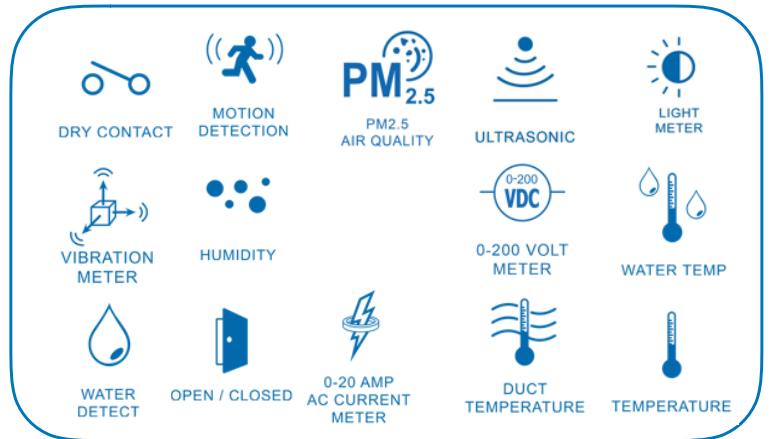

Monitoring Application

Exit Door monitoring
Facility monitoring
Temperature monitoring
Sound level monitoring
Environment monitoring
Light intensity monitoring

CO2 monitoring
Water detect
Moisture level monitoring
Altitude, Vibration
GPS location sensing
Atmosphere pressure sensing

OXYGEN O₂

AREA OF APPLICATION

Application Area	Monitoring / Control
Shopping malls Hyper market/ Super market Retail chain Warehouses Commercial buildings	Fire Exit monitoring, Temperature on critical areas, Various location temperature measurements, Critical area safety, Entrance and exit with live snapshot, General area lighting control, Power status monitoring, Power consumption monitoring, Centralized monitoring and control, Monitor from anywhere, Critical information reporting, Shop attendance - Full featured Dash board for centralized monitoring
Residential building	Home devices control, Automations, Voice activated controls Amazon ALEXA, Google Home, Apple Home kit integration Unified control for all smart electronics devices Energy meters, Monitor your energy consumption
Gardening	Automatic water irrigation, Environmental monitoring Monitoring and Fully automated control, Valve control
Villa complex Airport , border security	Perimeter monitoring with laser lights / IR waves, Snapshot sending with IP Camera with 0.2 sec delay Messenger integration and LIVE update, Instant Photo Remote alarm, Visual and audible alarm, ultra fast response
Food vehicle	Live temperature monitoring, Centralized monitoring and control
Parking Building	CO2 Monitoring, Environmental monitoring Temperature Humidity, CO, CO2, Light intensity, Air quality Lighting control, Exhaust air control, entry and exit vehicle snapshot from 4 /6 angle for safety and proof. Any custom solution.
Freezers	Centralized freezer temperature monitoring and control
Other	Any general purpose automation, timed controls, Automatic lighting